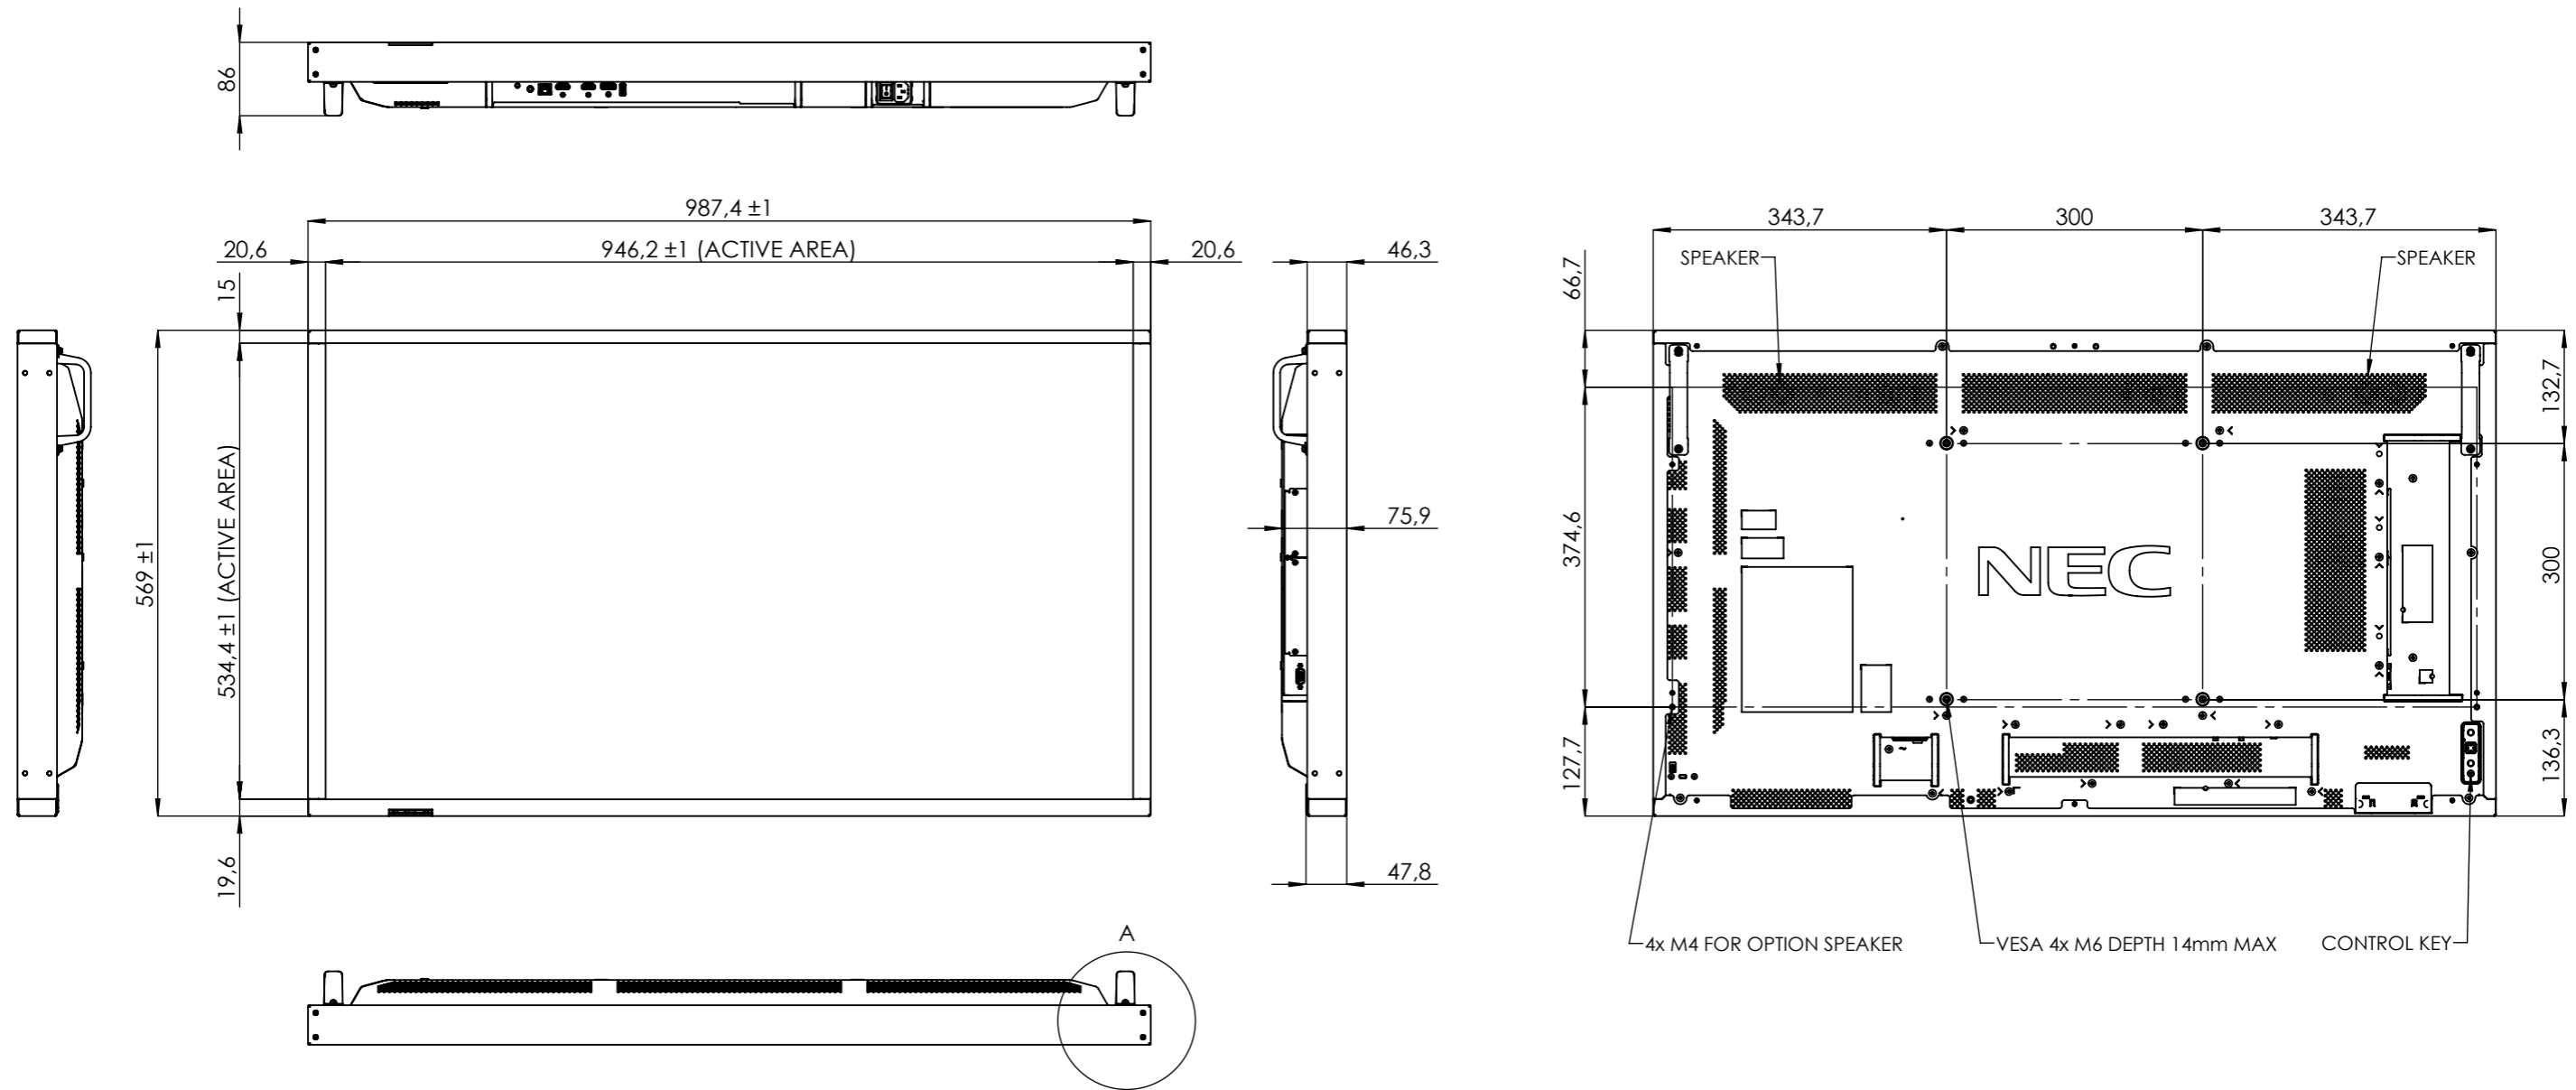

M431/MA431/P435 - OUTLINE (WITH PROTECTIVE GLASS)

DETAIL A
SCALE 1 : 2

FIRST ANGLE PROJECTION	
UNIT	mm
MODEL	M431
SCALE	1:8
DATE/VER.	10.03.2021