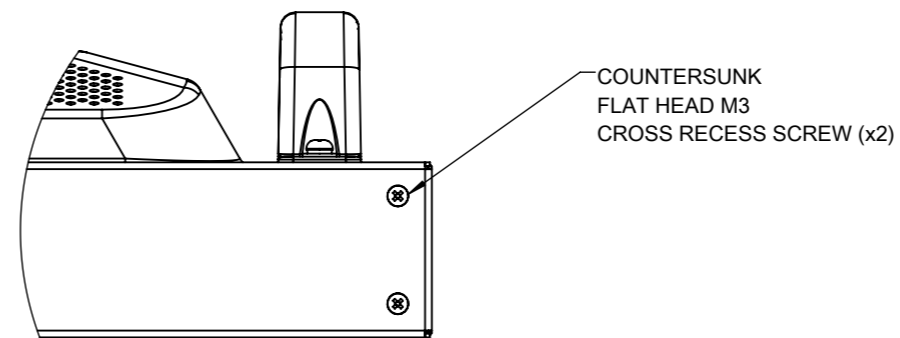

M431/MA431/P435 - OUTLINE (WITH PROTECTIVE GLASS)

DETAIL A
SCALE 1 : 2

FIRST ANGLE PROJECTION	
UNIT	mm
MODEL	M431
SCALE	1:8
DATE/VER.	10.03.2021